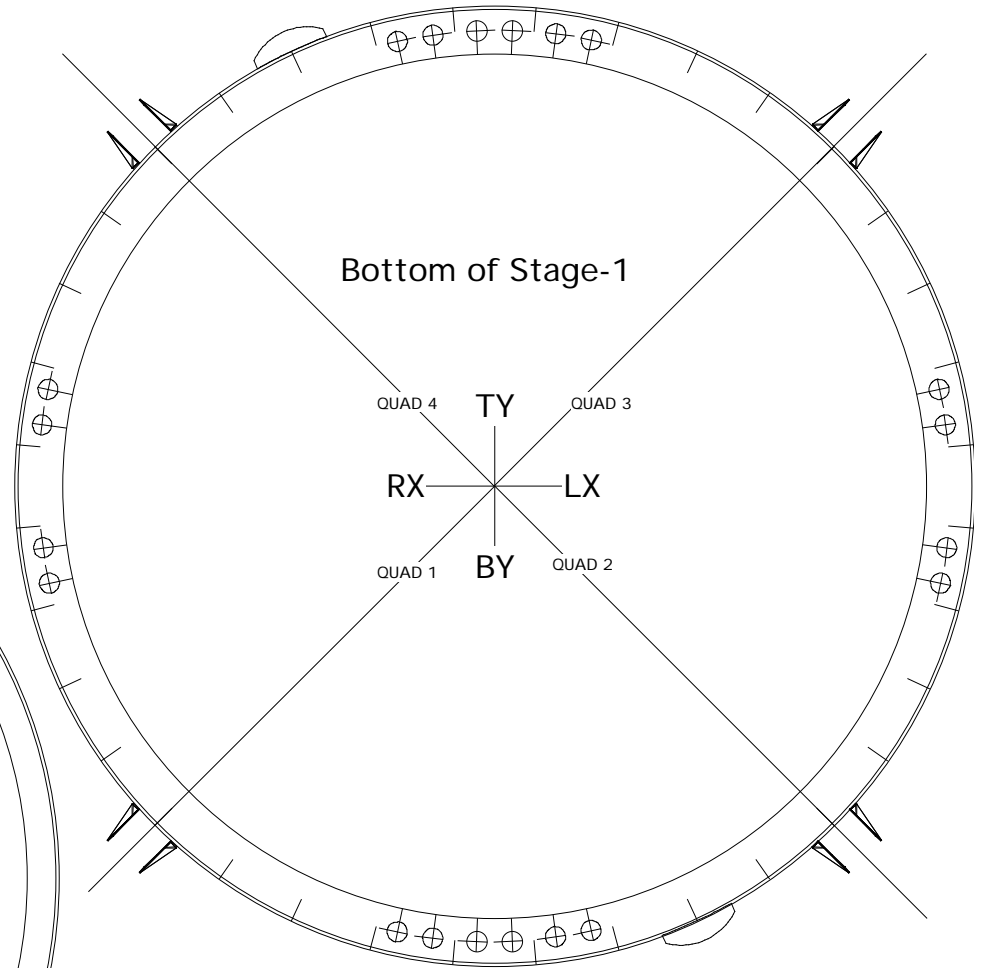

Titan II Stage-1, End Rings
1/24th scale

Conduit Top View